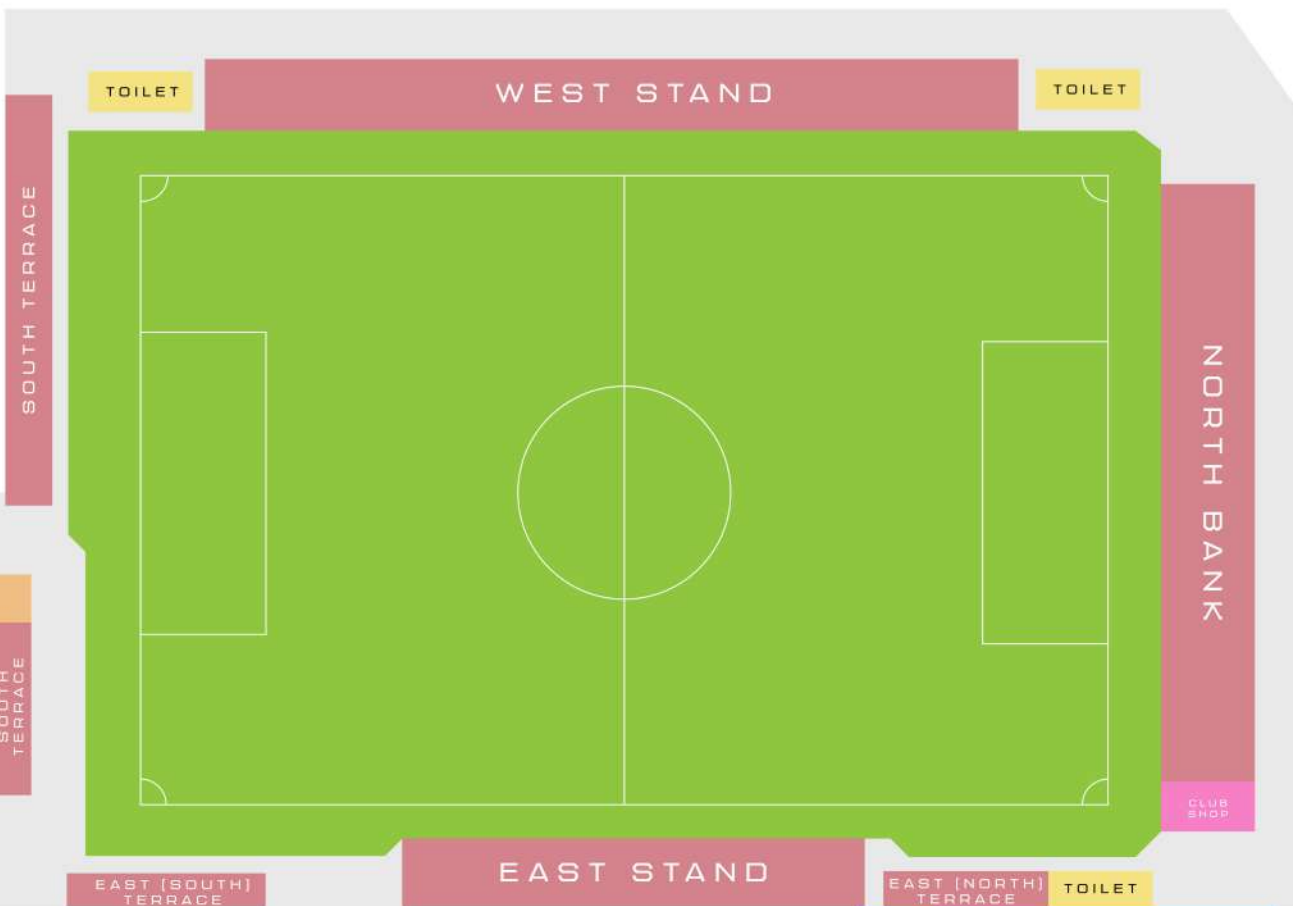

BROOK ROAD

BROOK ROAD CAR PARK

SOUTH

- SITE ENTRY
- TURNSTILES
- STANDS
- FAN ZONE
- FOOD OUTLET
- TOILET
- TICKET OFFICE
- CLUB SHOP
- ⊘ NO ENTRY
- WALKWAY

TOILET

WEST STAND

TOILET

SOUTH TERRACE

NORTH BANK

SOUTH TERRACE

EAST (SOUTH) TERRACE

EAST STAND

EAST (NORTH) TERRACE

TOILET

CLUB SHOP

BAR

TICKET OFFICE

EAST & NORTH

FAN ZONE

CAR PARK DIRECTORS & OFFICIALS ONLY

BROUGHINGE ROAD