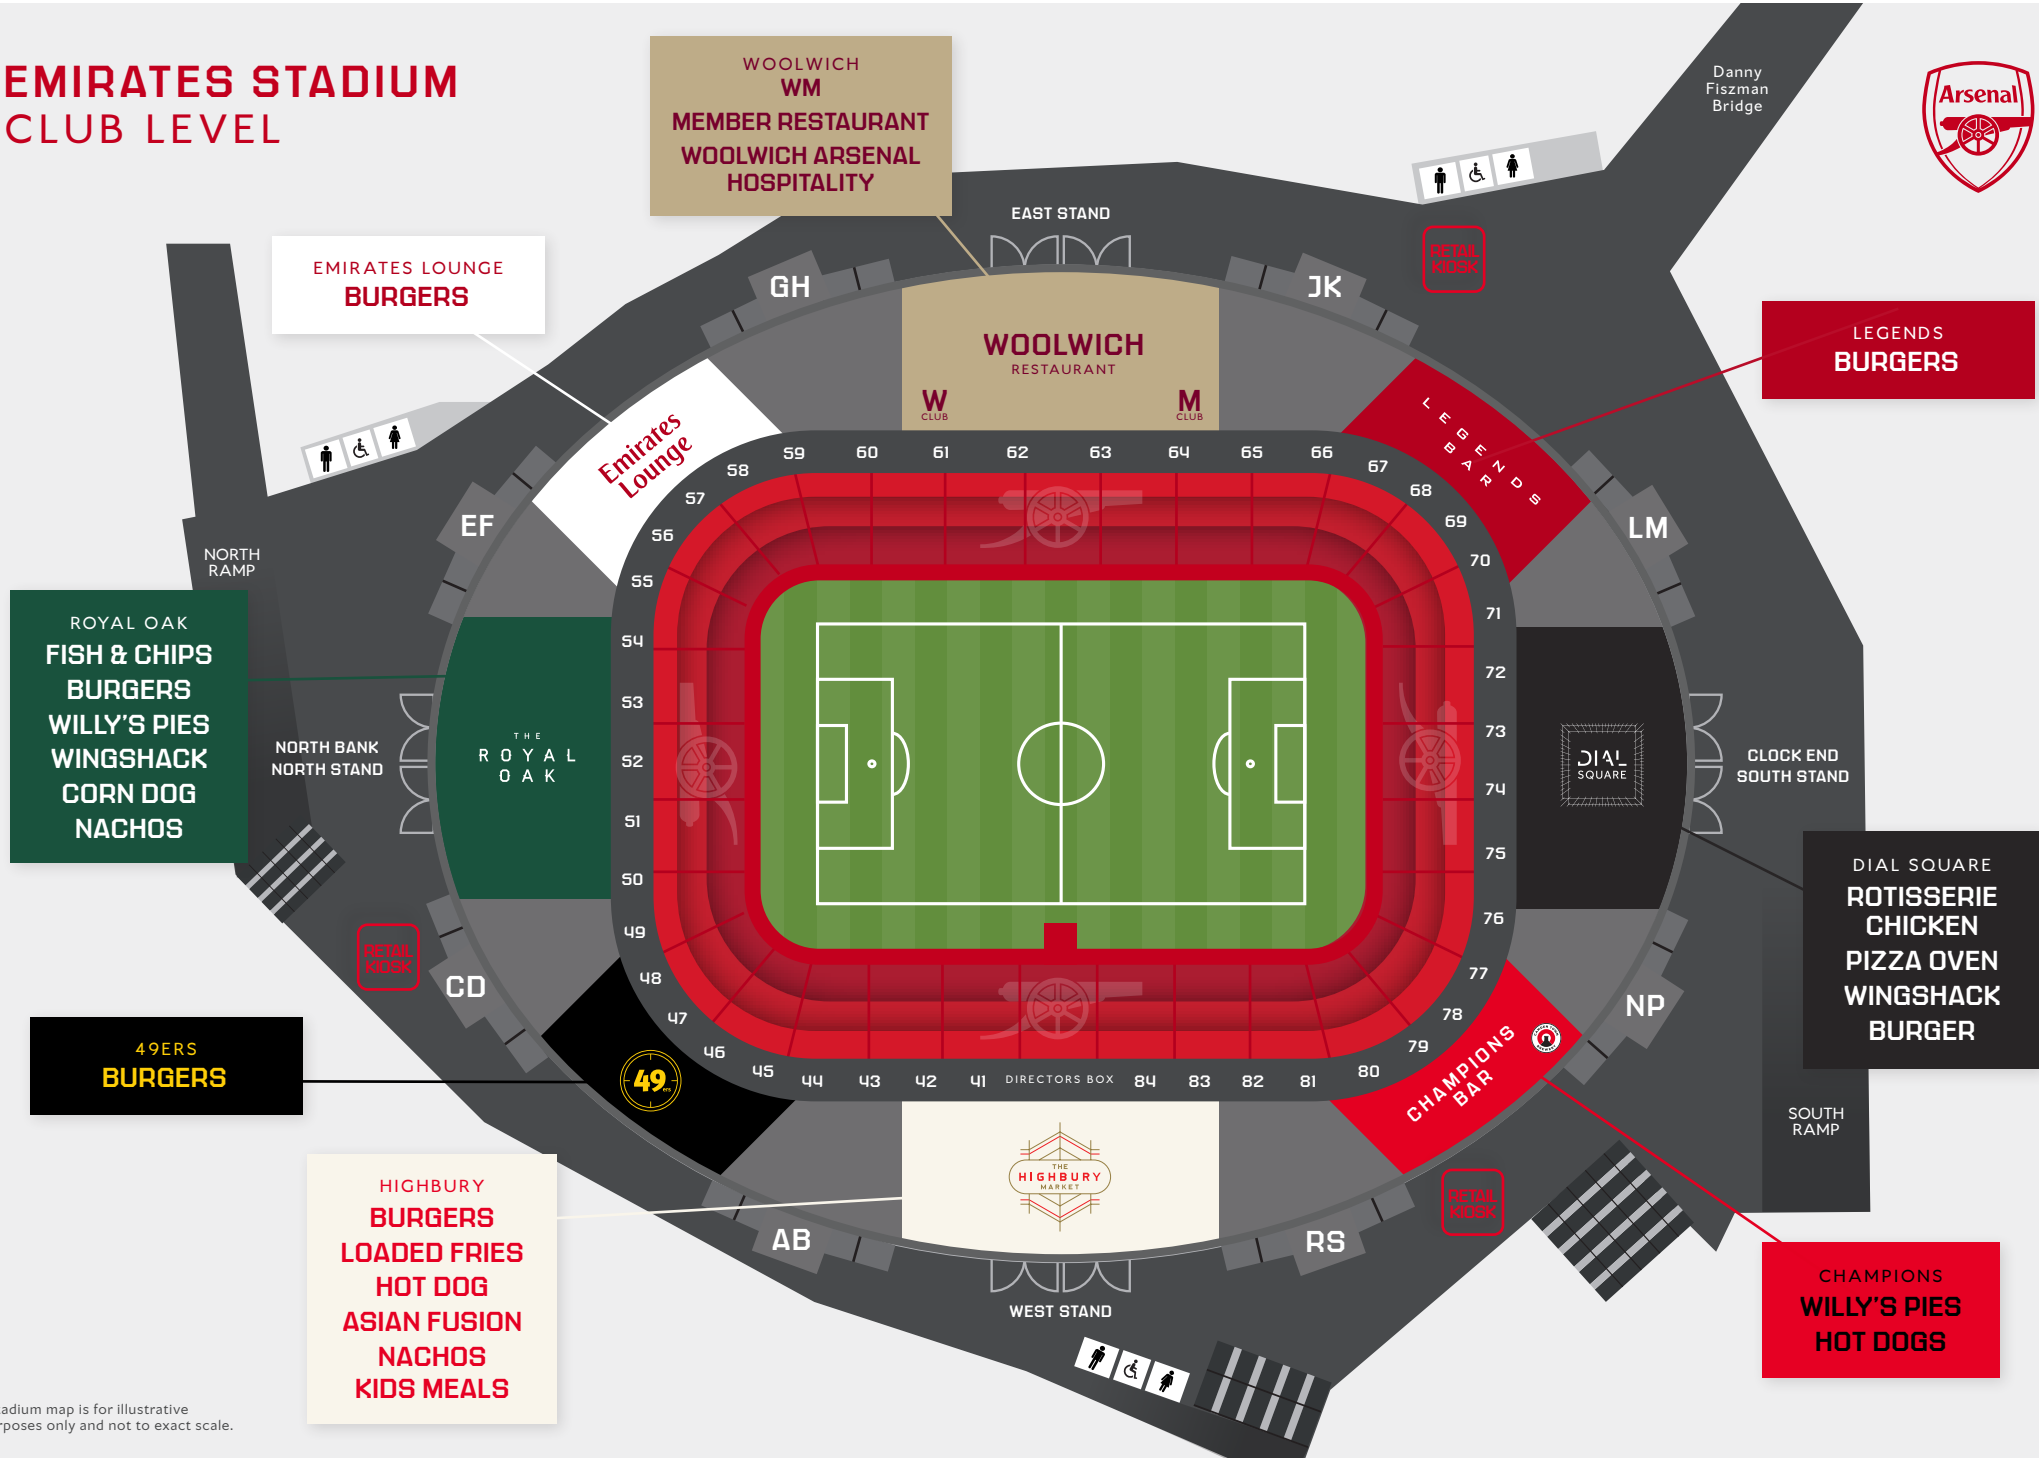

EMIRATES STADIUM CLUB LEVEL

WOOLWICH
WM
MEMBER RESTAURANT
WOOLWICH ARSENAL
HOSPITALITY

EMIRATES LOUNGE
BURGERS

LEGENDS
BURGERS

ROYAL OAK
FISH & CHIPS
BURGERS
WILLY'S PIES
WINGSHACK
CORN DOG
NACHOS

DIAL SQUARE
ROTISSERIE
CHICKEN
PIZZA OVEN
WINGSHACK
BURGER

49ERS
BURGERS

HIGHBURY
BURGERS
LOADED FRIES
HOT DOG
ASIAN FUSION
NACHOS
KIDS MEALS

CHAMPIONS
WILLY'S PIES
HOT DOGS

*Stadium map is for illustrative purposes only and not to exact scale.